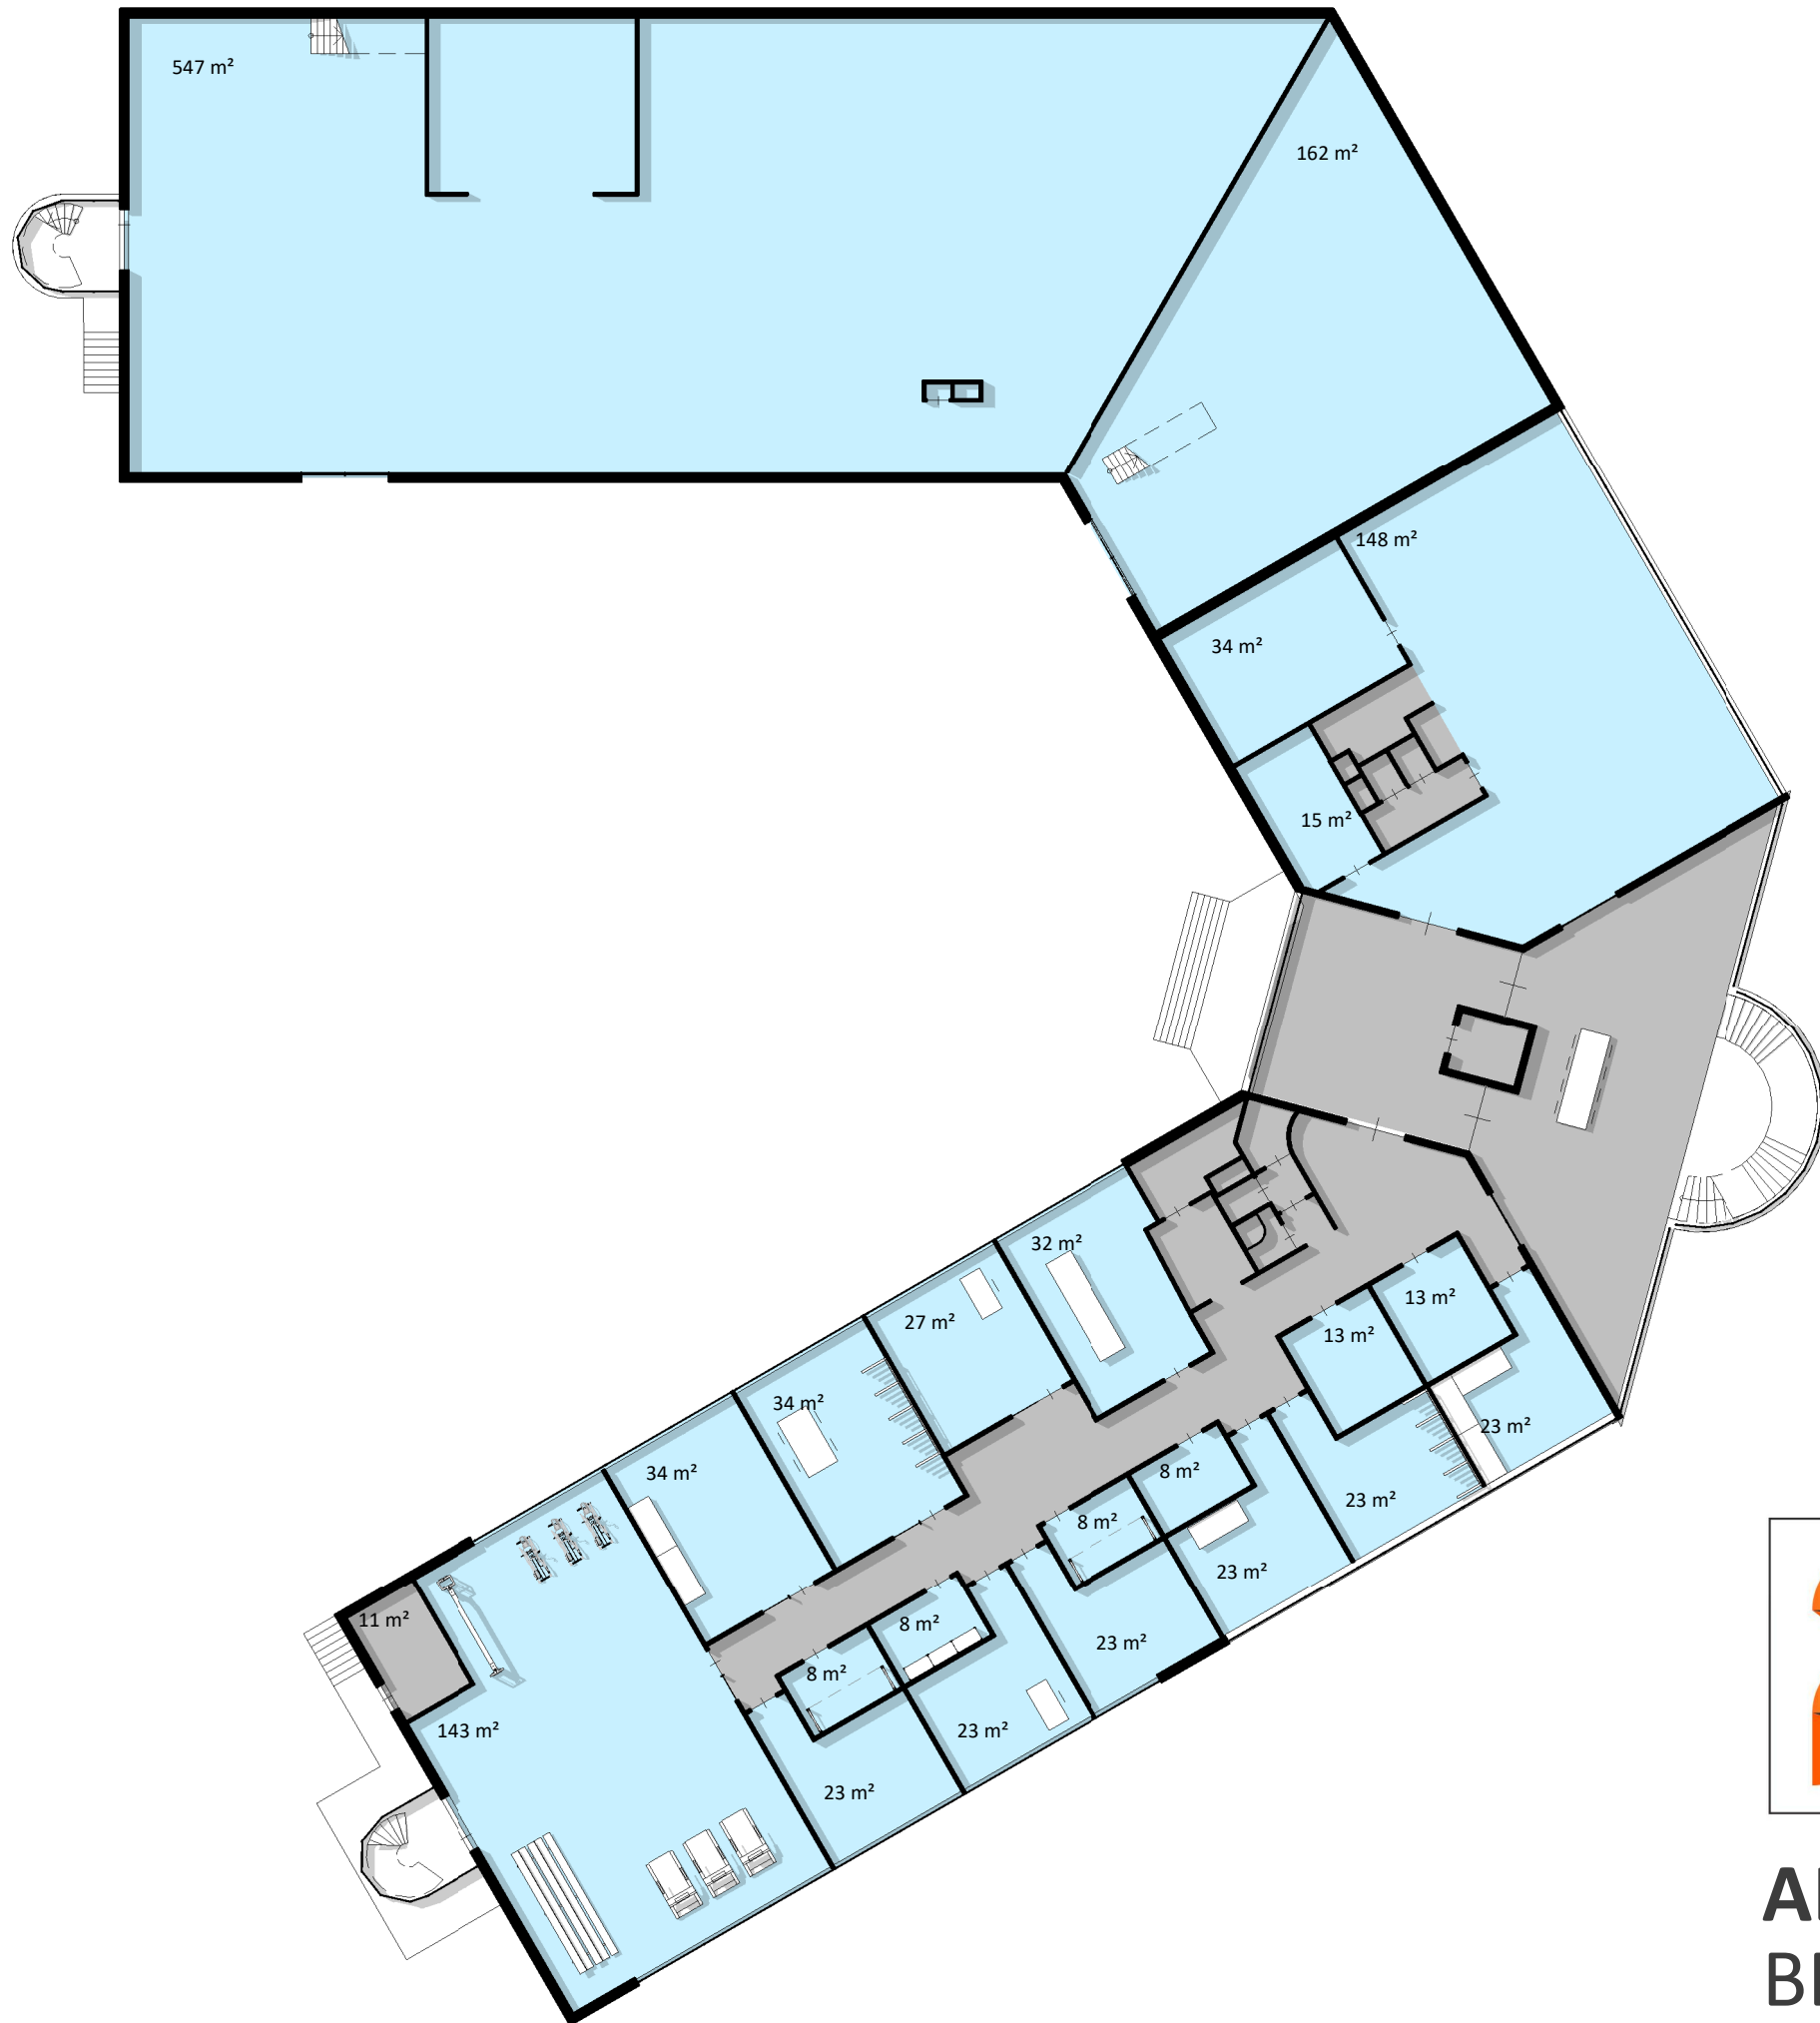

**FLEXIZONE**  
 SPOT SPACE STUDIO STOCK

**ALMERE  
 KELDER**

**FLEXIZONE**  
 SPOT SPACE STUDIO STOCK

**ALMERE**  
**BEGANE GROND**

121 Almere | MK01 | 12 NOVEMBER 2018 | 1 : 250

**FLEXIZONE**  
 SPOT SPACE STUDIO STOCK

**ALMERE**  
**1E VERDIEPING**

121 Almere | MK02 | 12 NOVEMBER 2018 | 1 : 250

**FLEXIZONE**  
 SPOT SPACE STUDIO STOCK

**ALMERE**  
**2E VERDIEPING**

121 Almere | MK03 | 12 NOVEMBER 2018 | 1 : 250